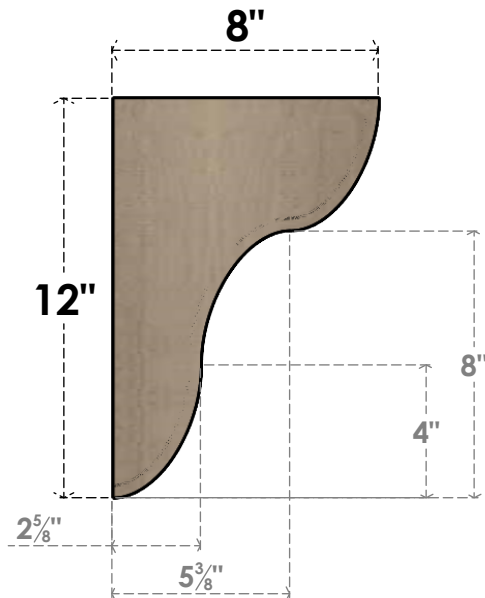

ITEM NUMBER: CORU04X08X12CARRCPR

4"W X 8"D X 12"H SERIES 2 CLASSIC CARMEL ROUGH CEDAR TIMBERTHANE
FAUX WOOD CORBEL, PRIMED

SIDE PROFILE

FRONT PROFILE

ISOMETRIC

EKENA MILLWORK
2300 WEST MAIN ST.
CLARKSVILLE, TX 75426
TOLL FREE: 866-607-0453
WWW.EKENAMILLWORK.COM

NOTES

1. INSTALLATION TO BE COMPLETED IN ACCORDANCE WITH MANUFACTURER'S SPECIFICATIONS.
2. DRAWING MAY NOT BE TO SCALE
3. THIS DRAWING IS INTENDED FOR DESIGN AND PLANNING PURPOSES ONLY.
4. ALL INFORMATION CONTAINED HEREIN WAS CURRENT AT THE TIME OF DEVELOPMENT BUT MUST BE REVIEWED AND APPROVED BY THE PRODUCT MANUFACTURER TO BE CONSIDERED ACCURATE.
5. TIMBERTHANE ARCHITECTURAL PRODUCTS ARE MADE FROM HIGH DENSITY URETHANE AND COME FACTORY PRIMED