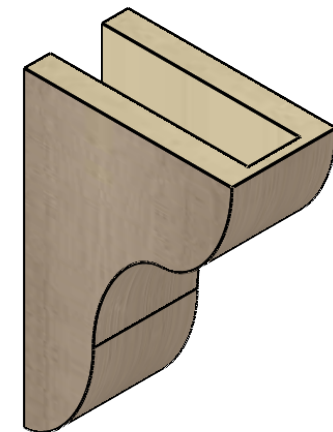

ITEM NUMBER: CORU04X08X12CARRCPR

4"W X 8"D X 12"H SERIES 2 CLASSIC CARMEL ROUGH CEDAR TIMBERTHANE
FAUX WOOD CORBEL, PRIMED

SIDE PROFILE

FRONT PROFILE

ISOMETRIC

EKENA MILLWORK
2300 WEST MAIN ST.
CLARKSVILLE, TX 75426
TOLL FREE: 866-607-0453
WWW.EKENAMILLWORK.COM

NOTES

1. INSTALLATION TO BE COMPLETED IN ACCORDANCE WITH MANUFACTURER'S SPECIFICATIONS.
2. DRAWING MAY NOT BE TO SCALE
3. THIS DRAWING IS INTENDED FOR DESIGN AND PLANNING PURPOSES ONLY.
4. ALL INFORMATION CONTAINED HEREIN WAS CURRENT AT THE TIME OF DEVELOPMENT BUT MUST BE REVIEWED AND APPROVED BY THE PRODUCT MANUFACTURER TO BE CONSIDERED ACCURATE.
5. TIMBERTHANE ARCHITECTURAL PRODUCTS ARE MADE FROM HIGH DENSITY URETHANE AND COME FACTORY PRIMED