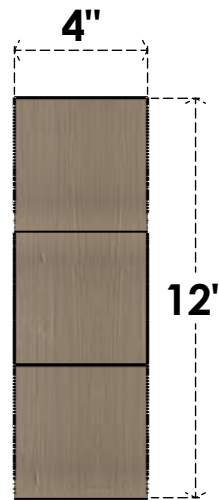

ITEM NUMBER: CORU04X08X12CARRCPR

4"W X 8"D X 12"H SERIES 2 CLASSIC CARMEL ROUGH CEDAR TIMBERTHANE
FAUX WOOD CORBEL, PRIMED

SIDE PROFILE

FRONT PROFILE

ISOMETRIC

EKENA MILLWORK
2300 WEST MAIN ST.
CLARKSVILLE, TX 75426
TOLL FREE: 866-607-0453
WWW.EKENAMILLWORK.COM

NOTES

1. INSTALLATION TO BE COMPLETED IN ACCORDANCE WITH MANUFACTURER'S SPECIFICATIONS.
2. DRAWING MAY NOT BE TO SCALE
3. THIS DRAWING IS INTENDED FOR DESIGN AND PLANNING PURPOSES ONLY.
4. ALL INFORMATION CONTAINED HEREIN WAS CURRENT AT THE TIME OF DEVELOPMENT BUT MUST BE REVIEWED AND APPROVED BY THE PRODUCT MANUFACTURER TO BE CONSIDERED ACCURATE.
5. TIMBERTHANE ARCHITECTURAL PRODUCTS ARE MADE FROM HIGH DENSITY URETHANE AND COME FACTORY PRIMED